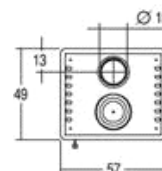

Door handle: chrome with spring knob

Stainless steel oven (WxDxH) cm:

Room heating capacity (min-max) m³: 140-235

Fresh air intake (min useful sect.) cm²: 100

Thermal efficiency %: 78,2

Nominal thermal output kW: 8,2