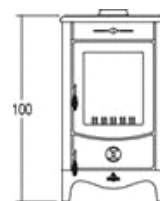

Firebox and baffle plate: cast iron

Fire pit: cast iron

Heating: natural convection and radiant heat

Flue outlet cm \varnothing : 15

Ash drawer: removable

Door: cast iron with automatic lock

Ceramic glass: resistant up to 750° C self-cleaning

Door handle: chrome with spring knob

Stainless steel oven (WxDxH) cm:

Room heating capacity (min-max) m³: 140-235

Fresh air intake (min useful sect.) cm²: 100

Thermal efficiency %: 78,2

Nominal thermal output kW: 8,2