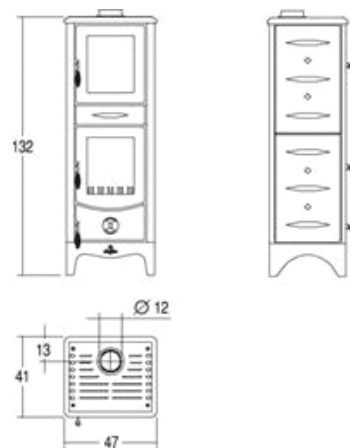

Milena

Wood-burning stove
Cladding: majolica
Top: cast iron

Bordeaux Sale
Pepe Terra
d'Oriente Blu
Antico

Dimensions (WxDxH) cm: 47x41x132

Cladding: majolica

Top: cast iron

Stove interior: steel

Primary and secondary air: adjustable

Firebox and baffle plate: cast iron

Fire pit: cast iron

Heating: natural convection and radiant heat

Flue outlet cm \varnothing : 15

Ash drawer: removable

Door: cast iron with automatic lock

Ceramic glass: resistant up to 750° C self-cleaning

Door handle: chrome with spring knob

Stainless steel oven (WxDxH) cm: 26x25x31,5

Room heating capacity (min-max) m^3 : 105-180

Fresh air intake (min useful sect.) cm^2 : 100

Thermal efficiency %: 81,3

Nominal thermal output kW: 6,2