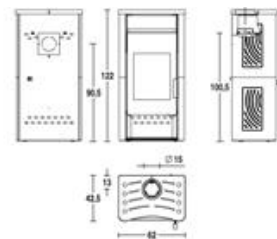

Valentina

Wood-burning stove
Cladding: majolica
Top: majolica

Bordeaux Sale Pepe Terra d'Oriente Blu Antico

Dimensions (WxDxH) cm: 62x42,5x122

Cladding: majolica

Top: majolica

Stove interior: steel

Primary and secondary air: adjustable / fixed

Door handle: steel with nickel-plated finish

Stainless steel oven (WxDxH) cm:

Room heating capacity (min-max) m³: 135-230

Fresh air intake (min useful sect.) cm²: 150

Thermal efficiency %: 79,9

Nominal thermal output kW: 8

Consumption at rated heat output Kg/h: 2,4

Maximum thermal output kW: 9

Maximum consumption Kg/h: 2,8

Total weight Kg: 152

The availability of models may vary from Country to Country.