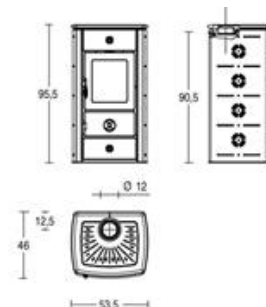

Marella

Wood-burning stove
Cladding: majolica
Top: cast iron and majolica

Bordeaux Sale
 Pepe
Terra Blu
d'Oriente Antico

Dimensions (WxDxH) cm: 53,5x46x95,5
Cladding: majolica
Top: cast iron and majolica
Stove interior: steel
Primary and secondary air: adjustable
Firebox and baffle plate: cast iron
Fire pit: cast iron
Heating: natural convection and radiant heat
Flue outlet cm \varnothing : 12
Ash drawer: removable
Door: cast iron with automatic lock
Ceramic glass: resistant up to 750° C self-cleaning

Door handle: chrome with spring knob
Stainless steel oven (WxDxH) cm:
Room heating capacity (min-max) m^3 : 110-185
Fresh air intake (min useful sect.) cm^2 : 100
Thermal efficiency %: 81,8
Nominal thermal output kW: 6,4
Consumption at rated heat output Kg/h: 1,8
Maximum thermal output kW: 7
Maximum consumption Kg/h: 2,2
Total weight Kg: 160