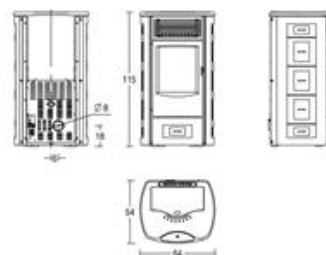

Bordeaux

Sale
Pepe

Terra
d'Oriente

Blu
Antico

Dimensions WxDxH cm: 64x54x115

Stove interior: steel

Baffle plate/Firebox and Brazier: cast iron

Flue size $\varnothing$ cm: 8

Exhaust fumes series: rear

Exhaust fumes with optional kit:

Ash drawer: removable

Door: cast iron opening with handle detachable

Ceramic glass: resistant up to 750° C

Door handle: enamelled steel

Hopper capacity Kg: 30

Remote control: optional

Humidifier: optional

Stove control unit: with digital controls

Timer-thermostat with programming: daily, weekly and weekend dual time settings

Remote Control System: optional

Room heating capacity (min-max) m^3 : 185-315

Nominal thermal output (min-max) kW: 3,4-11

Output control (positions): 5

Thermal efficiency (max) %: 89,2

Consumption at rated heat output (min-max) Kg/h: 0,8-2,4

Power consumption energy Watt: 110

Max. energy usage Watt: 390

Total weight Kg: 190

The availability of models may vary from Country to Country.