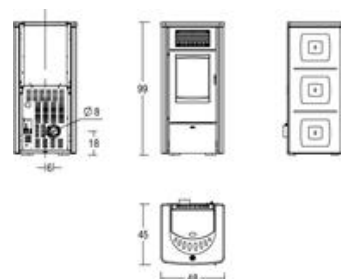

Dimensions WxDxH cm: 48x45x99

Stove interior: steel

Baffle plate/Firebox and Brazier: cast iron

Flue size  $\varnothing$  cm: 8

Exhaust fumes series: rear

Exhaust fumes with optional kit:

Ash drawer: removable

Door: cast iron opening with handle detachable

Ceramic glass: resistant up to 750° C

Door handle: enamelled steel

Hopper capacity Kg: 16

Remote control: optional

Humidifier: optional

Stove control unit: with digital controls

Timer-thermostat with programming: daily, weekly and weekend dual time settings

Remote Control System: optional

Room heating capacity (min-max)  $m^3$ : 145-245

Nominal thermal output (min-max) kW: 2,6-8,5

Output control (positions): 4

Thermal efficiency (max) %: 89,1

Consumption at rated heat output (min-max) Kg/h: 0,6-1,9

Power consumption energy Watt: 90

Max. energy usage Watt: 370

Total weight Kg: 140

The availability of models may vary from Country to Country.