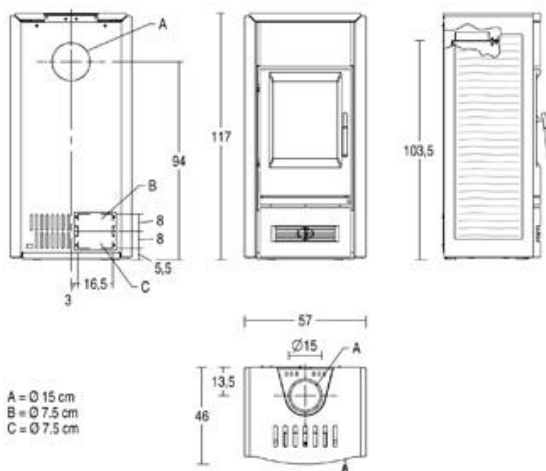

Quick and easy maintenance, removable ash drawer

Wellness

Humidifier with aroma diffuser

TECHNICAL DRAWING

TECHNICAL DATA

Room heating capacity (min-max)	m ³	140 - 235
Nominal thermal efficiency	%	80,8
Rated heat output	kW	8,2
Consumption at rated heat output	Kg/h	2,0
Maximum heat output	kW	10,0
Maximum consumption		2,9
Dimensions WxDxH	cm	57,4x46x117
Cladding		majolica
Front		steel
Firebox		enamelled steel
Primary and secondary air		adjustable
Tertiary air		predetermined and pre-heated
Air combustion kit		optional
Firebox		Aluker®
Brazier		cast iron
Flue outlet Ø	cm	15. top or rear
Ash drawer		removable
Door		cast iron
Ceramic glass		self-cleaning resistant up to 750°C
Door handle		steel handle with silicon sleeve
Wellness -umidifier in stainless steel		yes
Oven in stainless steel (LxWxH)	cm	no
Multifuoco System®		optional. 4 levels
Multifuoco System Plus		optional. 4 levels speed
Front air vents-orientable		yes - yes
Forced Convection kit		no
Total weight	Kg	