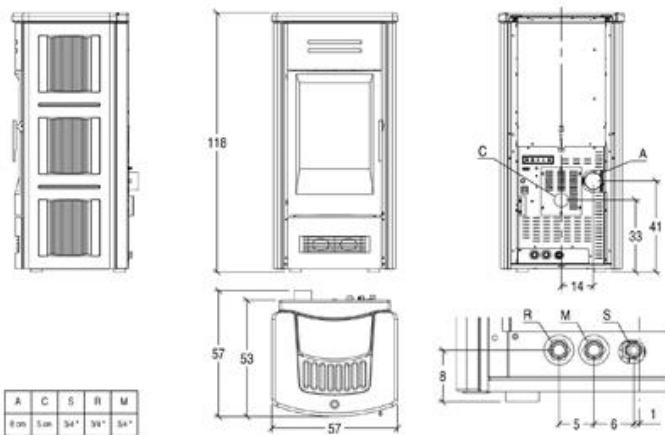

## TECHNICAL DATA

Rated heat output (min-max)	kW	8,0 - 15,5
Heat output to the water (min-max)	kW	6,0 - 13,0
Power adjustable (positions)		5
Nominal thermal efficiency (min-max)	%	91,0 - 91,5
Consumption at rated heat output (min-max)	Kg/h	1,8 - 4
Dimensions WxDxH	cm	57 x 53 x 117
Cladding/front		maiolica/acciaio verniciato
Firebox		acciaio
Baffle plate		acciaio
Firebox		Aluker
Brazier		ghisa
Flue outlet Ø	cm	8
Boiler		acciaio
Circulation pump and safeties		di serie
Expansion tank		chiuso
Sanitary hot water kit		
Ash drawer		estraibile
Door		ghisa
Ceramic glass		resistente a 750°C autopulente
Door handle		acciaio con finitura nichelata
Hopper capacity		30
Stove control panel		a comandi digitali
Timer -thermostat with programming		giornaliera con due fasce orarie
Minimum power consumption	Watt	130
Maximum power consumption	Watt	410
Total weight	Kg	223